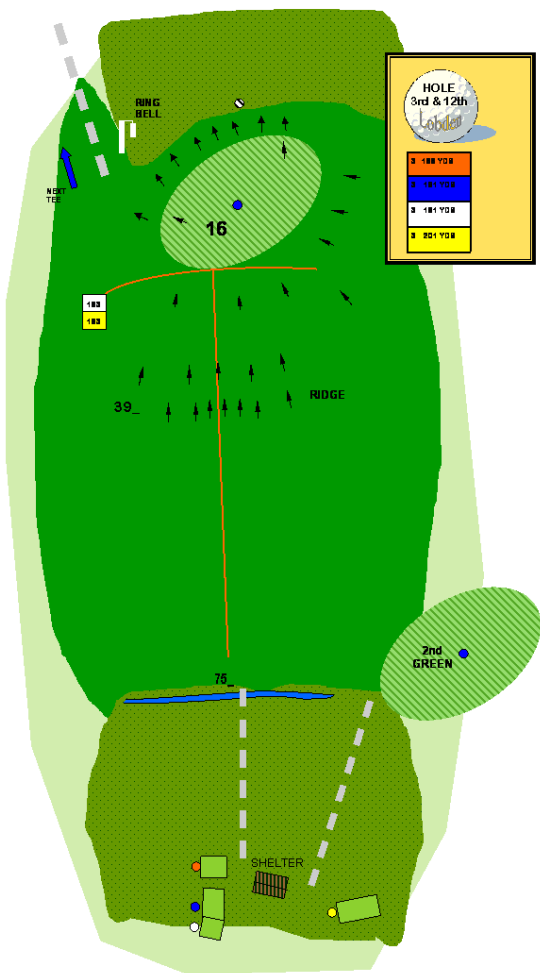

COURSE MAP

Lobden Golf Club
Founded 17th May 1888
The Hon. President
The Lord of the Manor of Rochdale

KEY TO DIAGRAMS

Hole number, also showing par and yardage from each tee.

87-

All fairway yardages are to the centre of the green

Driving distance from comp tees to red line.

150

Yardage to the centre of green

Figure on green represents depth of green, whilst arrows show slopes.

Heavy rough

Broken ruff

ROADS

PATHS

OUT OF BOUNDS

DRAINWATER HAZARD

MARKER POSTS

BELL

TREES

NEXT TEE

SLOPE

STEEP SLOPE

RAISED HAZARD

HOLE
7th & 16th

Lobden

5	418 YDS
5	481 YDS
5	481 YDS
5	481 YDS

NEW TEE

26

150

OLD TEE