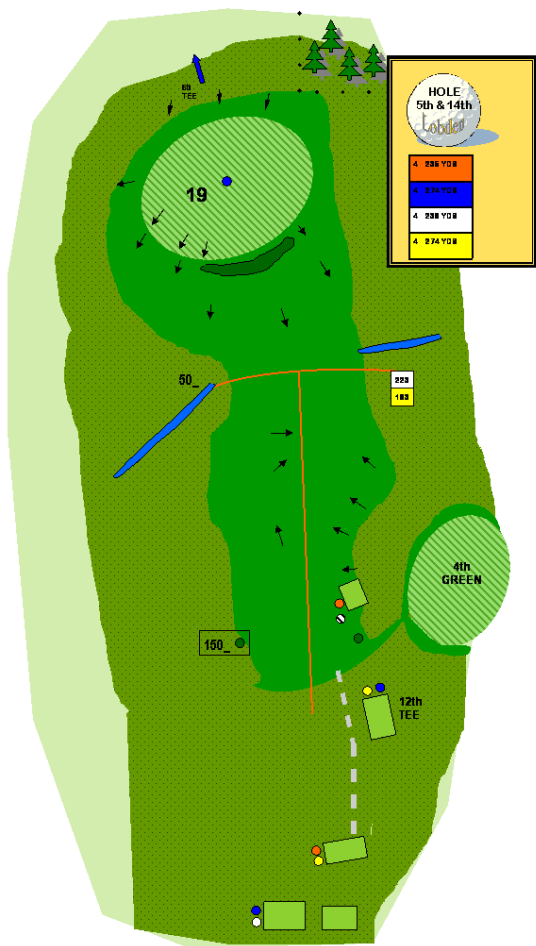

COURSE MAP

Lobden Golf Club
Founded 17th May 1888
The Hon. President
The Lord of the Manor of Rochdale

KEY TO DIAGRAMS

Hole number, also showing par and yardage from each tee.

87-

All fairway yardages are to the centre of the green

Driving distance from comp tees to red line.

150

Yardage to the centre of green

Figure on green represents depth of green, whilst arrows show slopes.

Heavy rough

Broken ruff

ROADS

PATHS

OUT OF BOUNDS

DRAINWATER HAZARD

MARKER POSTS

BELL

TREES

NEXT TEE

SLOPE

STEEP SLOPE

RAISED HAZARD

HOLE
7th & 16th

Lobden

5	418 YDS
5	481 YDS
5	481 YDS
5	481 YDS

NEW TEE

26

150

OLD TEE