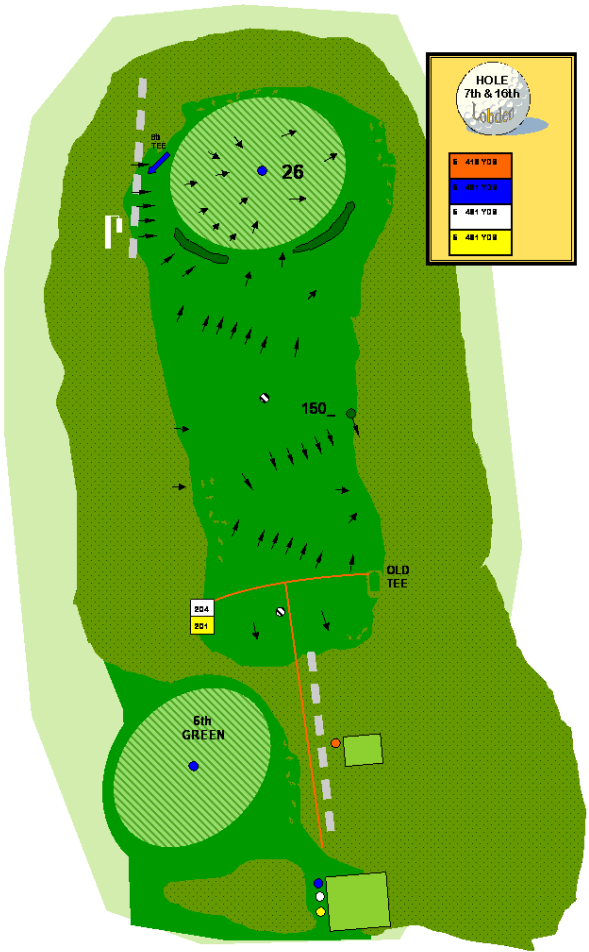

COURSE MAP

Lobden Golf Club
Founded 17th May 1888
The Hon. President
The Lord of the Manor of Rochdale

KEY TO DIAGRAMS

Hole number, also showing par and yardage from each tee.

87-

All fairway yardages are to the centre of the green

Driving distance from comp tees to red line.

150

Yardage to the centre of green

Figure on green represents depth of green, whilst arrows show slopes.

Heavy rough

Broken ruff

ROADS

PATHS

OUT OF BOUNDS

DRAINWATER HAZARD

MARKER POSTS

BELL

TREES

NEXT TEE

SLOPE

STEEP SLOPE

RAISED HAZARD

HOLE
7th & 16th

Lobden

5	418 YDS
5	481 YDS
5	481 YDS
5	481 YDS

NEW TEE

26

150

OLD TEE