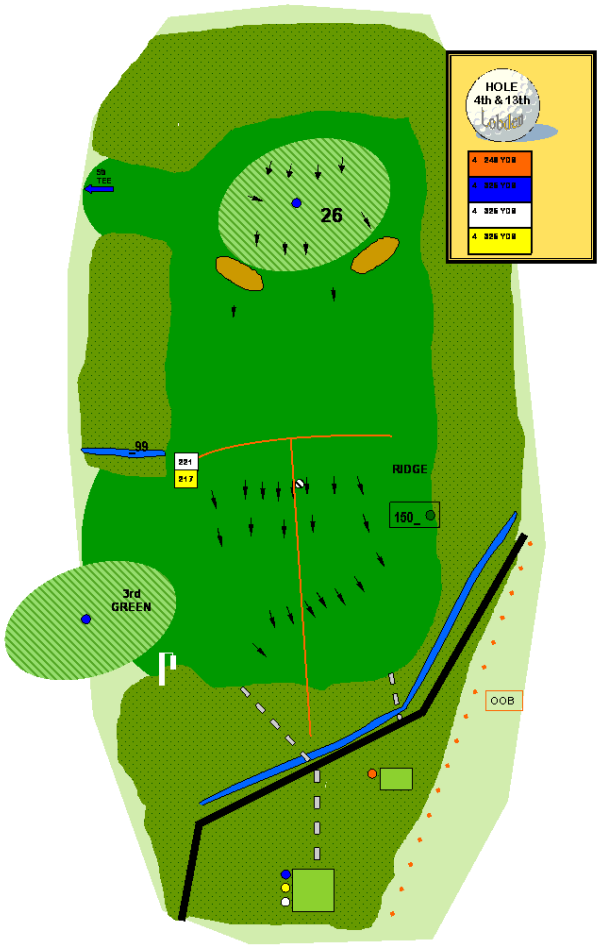

COURSE MAP

Lobden Golf Club
Founded 17th May 1888
The Hon. President
The Lord of the Manor of Rochdale

KEY TO DIAGRAMS

Hole number, also showing par and yardage from each tee.

87-

All fairway yardages are to the centre of the green

Driving distance from comp tees to red line.

150

Yardage to the centre of green

Figure on green represents depth of green, whilst arrows show slopes.

Heavy rough

Broken ruff

ROADS

PATHS

OUT OF BOUNDS

DRAINWATER HAZARD

MARKER POSTS

BELL

TREES

NEXT TEE

SLOPE

STEEP SLOPE

RAISED HAZARD

HOLE
7th & 16th

Lobden

5	418 YDS
5	481 YDS
5	481 YDS
5	481 YDS

NEW TEE

26

150

OLD TEE