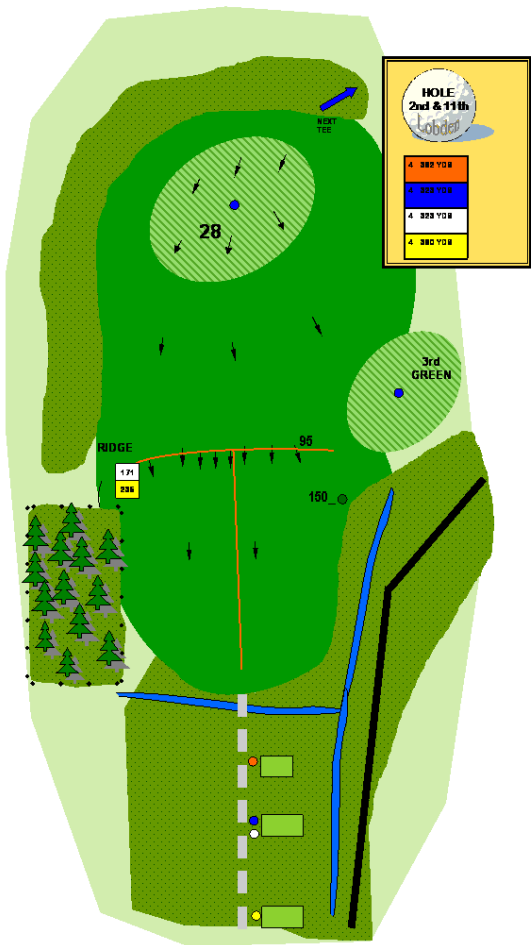

COURSE MAP

Lobden Golf Club
Founded 17th May 1888
The Hon. President
The Lord of the Manor of Rochdale

KEY TO DIAGRAMS

Hole number, also showing par and yardage from each tee.

87-

All fairway yardages are to the centre of the green

Driving distance from comp tees to red line.

150

Yardage to the centre of green

Figure on green represents depth of green, whilst arrows show slopes.

Heavy rough

Broken ruff

ROADS

PATHS

OUT OF BOUNDS

DRAINWATER HAZARD

MARKER POSTS

BELL

TREES

NEXT TEE

SLOPE

STEEP SLOPE

RAISED HAZARD

HOLE
7th & 16th

Lobden

5	418 YDS
5	481 YDS
5	481 YDS
5	481 YDS

NEW TEE

26

150

OLD TEE