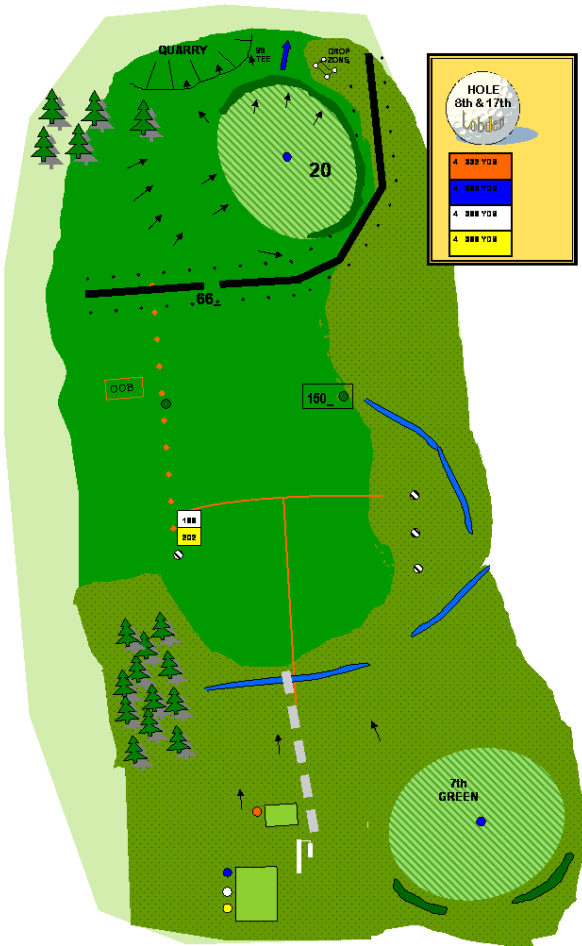

HOLE
8th & 17th
Lobdel

4	300 YDS
4	300 YDS
4	300 YDS
4	300 YDS