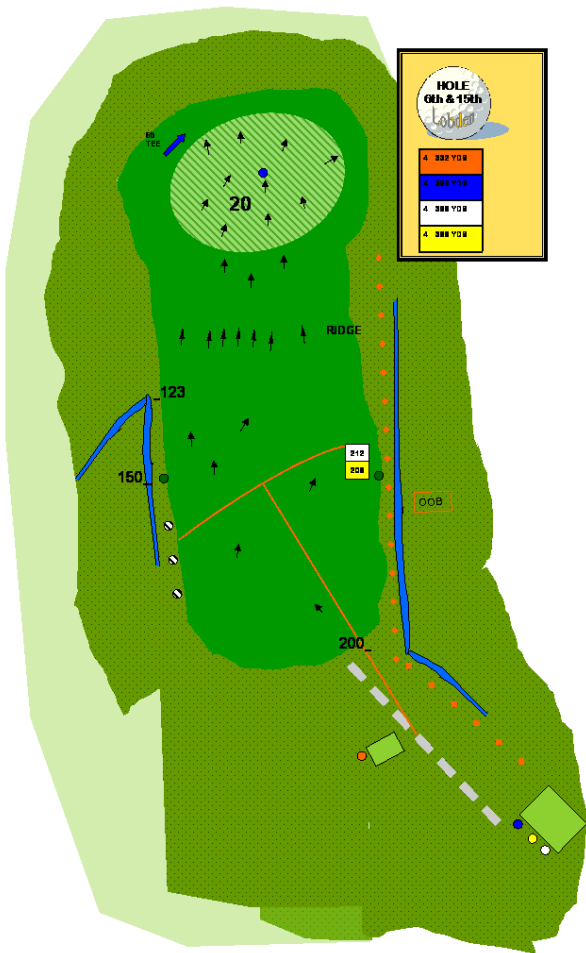

COURSE MAP

Lobden Golf Club
Founded 17th May 1888
The Hon. President
The Lord of the Manor of Rochdale

KEY TO DIAGRAMS

Hole number, also showing par and yardage from each tee.

87-

All fairway yardages are to the centre of the green

Driving distance from comp tees to red line.

150

Yardage to the centre of green

Figure on green represents depth of green, whilst arrows show slopes.

Heavy rough

Broken ruff

ROADS

PATHS

OUT OF BOUNDS

DRAINWATER HAZARD

MARKER POSTS

BELL

TREES

NEXT TEE

SLOPE

STEEP SLOPE

RAISED HAZARD

HOLE
7th & 16th

Lobden

5	418 YDS
5	481 YDS
5	481 YDS
5	481 YDS

NEW TEE

26

150

OLD TEE