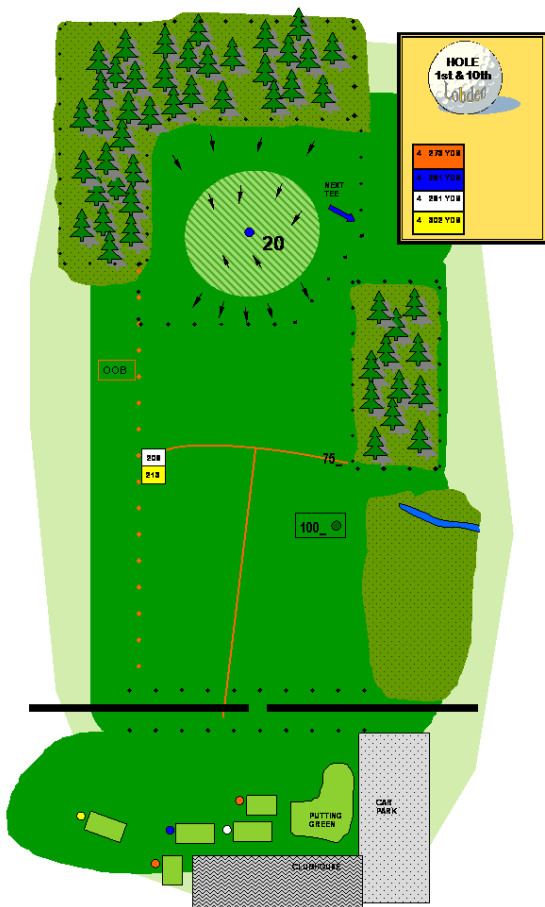

COURSE MAP

Lobden Golf Club
Founded 17th May 1888
The Hon. President
The Lord of the Manor of Rochdale

KEY TO DIAGRAMS

Hole number, also showing par and yardage from each tee.

87-

All fairway yardages are to the centre of the green

Driving distance from comp tees to red line.

150

Yardage to the centre of green

Figure on green represents depth of green, whilst arrows show slopes.

Heavy rough

Broken ruff

ROADS

PATHS

OUT OF BOUNDS

DRAINWATER HAZARD

MARKER POSTS

BELL

TREES

NEXT TEE

SLOPE

STEEP SLOPE

RAISED HAZARD

HOLE
7th & 16th

Lobden

5	418 YDS
5	481 YDS
5	481 YDS
5	481 YDS

NEW TEE

26

150

OLD TEE