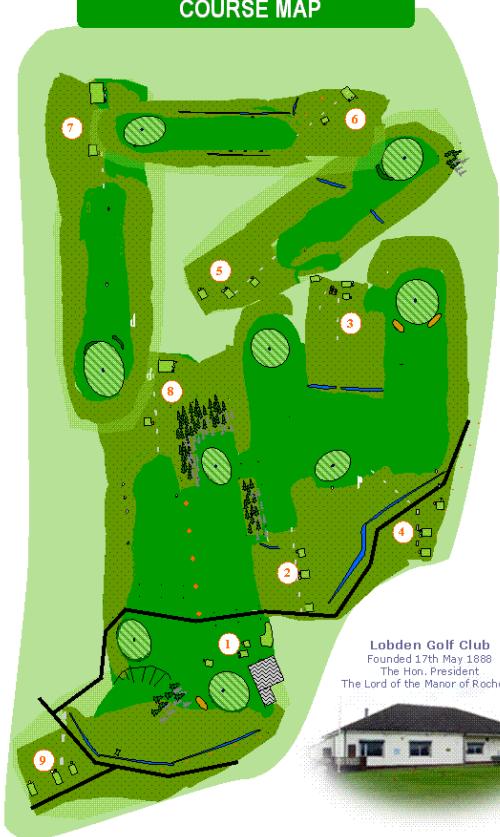

COURSE MAP

Lobden Golf Club
Founded 17th May 1888
The Hon. President
The Lord of the Manor of Rochdale

KEY TO DIAGRAMS

Hole number, also showing par and yardage from each tee.

87-

All fairway yardages are to the centre of the green

Driving distance from comp tees to red line.

150

Yardage to the centre of green

Figure on green represents depth of green, whilst arrows show slopes.

Heavy rough

Broken ruff

ROADS

PATHS

OUT OF BOUNDS

DRAINWATER HAZARD

MARKER POSTS

BELL

TREES

NEXT TEE

SLOPE

STEEP SLOPE

RAISED HAZARD

HOLE
7th & 16th

Lobden

5	418 YDS
5	481 YDS
5	481 YDS
5	481 YDS

NEW TEE

26

150

OLD TEE